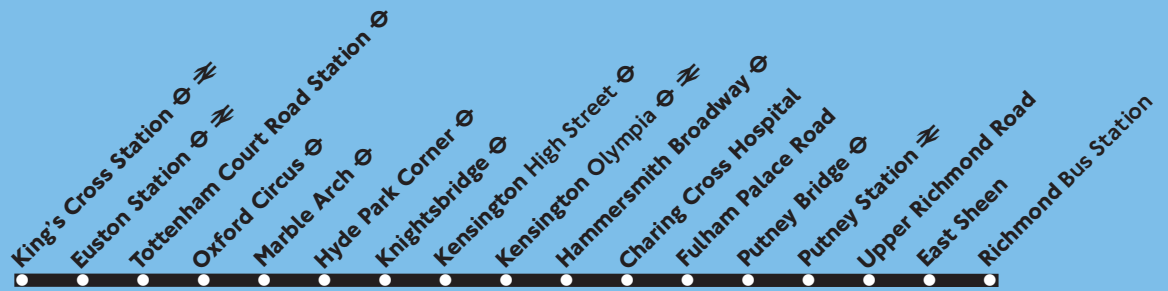

## King's Cross - Hammersmith - Richmond

To stop the bus, always indicate clearly to the driver

Every night

### Sunday to Wednesday nights/Monday to Thursday mornings

King's Cross Station	0034	0504
Euston Station <i>Euston Road</i>	0037	0507
Tottenham Court Road Station	0042	0512
Oxford Circus	0046	0516
Marble Arch	0050	0520
Hyde Park Corner	0054 <i>Then</i>	0524
Kensington <i>Royal Albert Hall</i>	0059 <i>every</i>	0529
High Street Kensington Station	0101 <i>30</i>	0531
Kensington <i>Olympia</i>	0104 <i>minutes</i>	0534
Hammersmith Broadway <i>Bus Stn</i>	0108 <i>until</i>	0538
Charing Cross Hospital	0110	0540
Putney Station	0116	0546
Barnes Common <i>Roehampton Lane</i>	0120	0550
East Sheen <i>Sheen Lane</i>	0123	0553
Richmond <i>Bus Station</i>	0129	0559

## Richmond - Hammersmith - King's Cross

To stop the bus, always indicate clearly to the driver

Every night